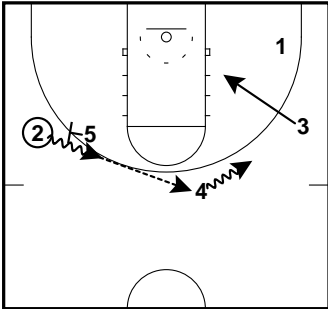

Flow Specials - Contents (cont.)

1.17	Misdirection Rip	8
1.18	Misdirection Step-Up	8
1.19	New Zealand Rip	9
1.20	Reject	9
1.21	Roll/Replace Under	9
1.22	Shallow BS	10
1.23	Shallow Flare	10
1.24	UCLA	10
1.25	UCLA NKU	11
1.26	V	11
1.27	Weak Pin	11
1.28	Whip Post	12

Flow Specials

2 Get
Flow Specials

2 Get
Flow Specials

2 Get
Flow Specials

Backdoor
Flow Specials

Backdoor
Flow Specials

Backdoor
Flow Specials

Bounce
Flow Specials

Bounce
Flow Specials

Bounce
Flow Specials

Designed loop by 3 on 1's penetration. 5 only half-rolls (knows he's sprinting up into a spread pick & roll for 3).

Spread pick & roll for 3.

Flow Specials

Celtics Cross
Flow Specials