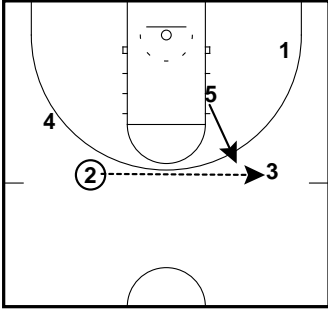

Flare
Flow Specials