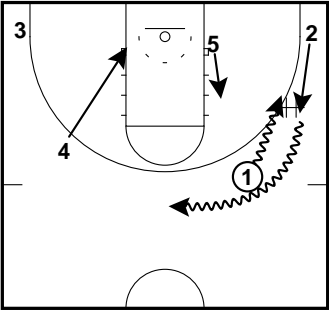

Bounce
Flow Specials

Bounce
Flow Specials

Designed loop by 3 on 1's penetration. 5 only half-rolls (knows he's sprinting up into a spread pick & roll for 3).

Spread pick & roll for 3.

Flow Specials

Celtics Cross
Flow Specials

Celtics Cross
Flow Specials

Celtics Cross
Flow Specials

Chest
Flow Specials

Chest
Flow Specials

1 goes opposite of whichever side of the floppy the shooter comes out on.

Cross Screen / Down Screen
Flow Specials