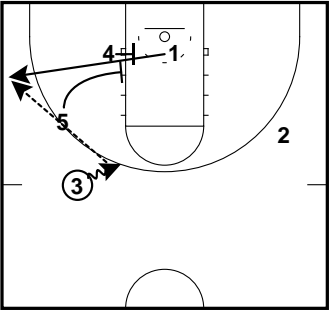

Elevator
Flow Specials