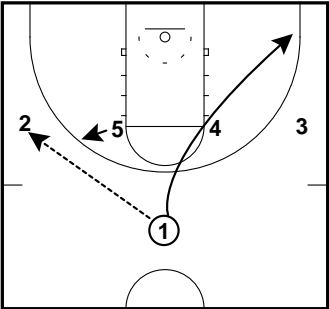

Flow Specials - Contents (cont.)

1.17	Misdirection Rip	8
1.18	Misdirection Step-Up	8
1.19	New Zealand Rip	9
1.20	Reject	9
1.21	Roll/Replace Under	9
1.22	Shallow BS	10
1.23	Shallow Flare	10
1.24	UCLA	10
1.25	UCLA NKU	11
1.26	V	11
1.27	Weak Pin	11
1.28	Whip Post	12

Flow Specials

2 Get
Flow Specials

2 Get
Flow Specials

2 Get
Flow Specials

Backdoor
Flow Specials

Backdoor
Flow Specials

Backdoor
Flow Specials

Bounce
Flow Specials

Bounce
Flow Specials

Bounce
Flow Specials

Designed loop by 3 on 1's penetration. 5 only half-rolls (knows he's sprinting up into a spread pick & roll for 3).

Spread pick & roll for 3.

Flow Specials

Celtics Cross
Flow Specials

Celtics Cross
Flow Specials

Celtics Cross
Flow Specials

Chest
Flow Specials

Chest
Flow Specials

1 goes opposite of whichever side of the floppy the shooter comes out on.

Cross Screen / Down Screen
Flow Specials