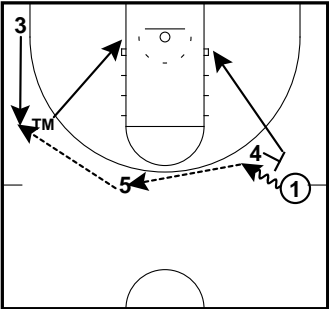

Bounce
Flow Specials

Bounce
Flow Specials

Designed loop by 3 on 1's penetration. 5 only half-rolls (knows he's sprinting up into a spread pick & roll for 3).

Spread pick & roll for 3.

Flow Specials

Celtics Cross
Flow Specials

Celtics Cross
Flow Specials

Celtics Cross
Flow Specials

Chest
Flow Specials

Chest
Flow Specials

1 goes opposite of whichever side of the floppy the shooter comes out on.

Cross Screen / Down Screen
Flow Specials