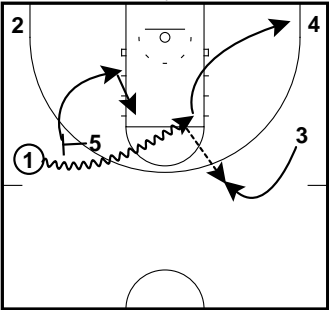

Flow Specials - Contents (cont.)

1.17	Misdirection Rip	8
1.18	Misdirection Step-Up	8
1.19	New Zealand Rip	9
1.20	Reject	9
1.21	Roll/Replace Under	9
1.22	Shallow BS	10
1.23	Shallow Flare	10
1.24	UCLA	10
1.25	UCLA NKU	11
1.26	V	11
1.27	Weak Pin	11
1.28	Whip Post	12

Flow Specials

2 Get
Flow Specials

2 Get
Flow Specials

2 Get
Flow Specials

Backdoor
Flow Specials

Backdoor
Flow Specials

Backdoor
Flow Specials

Bounce
Flow Specials

Bounce
Flow Specials

Bounce
Flow Specials

Designed loop by 3 on 1's penetration. 5 only half-rolls (knows he's sprinting up into a spread pick & roll for 3).

Spread pick & roll for 3.

Flow Specials

Celtics Cross
Flow Specials