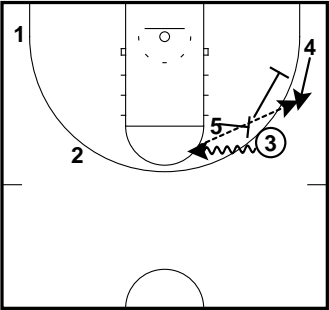

Flow Specials - Contents (cont.)

1.17	Misdirection Rip	8
1.18	Misdirection Step-Up	8
1.19	New Zealand Rip	9
1.20	Reject	9
1.21	Roll/Replace Under	9
1.22	Shallow BS	10
1.23	Shallow Flare	10
1.24	UCLA	10
1.25	UCLA NKU	11
1.26	V	11
1.27	Weak Pin	11
1.28	Whip Post	12

Flow Specials

2 Get
Flow Specials

2 Get
Flow Specials

2 Get
Flow Specials

Backdoor
Flow Specials

Backdoor
Flow Specials

Backdoor
Flow Specials

Bounce
Flow Specials

Bounce
Flow Specials

Bounce
Flow Specials

Designed loop by 3 on 1's penetration. 5 only half-rolls (knows he's sprinting up into a spread pick & roll for 3).

Spread pick & roll for 3.

Flow Specials

Celtics Cross
Flow Specials

Celtics Cross
Flow Specials

Celtics Cross
Flow Specials

Chest
Flow Specials

Chest
Flow Specials

1 goes opposite of whichever side of the floppy the shooter comes out on.

Cross Screen / Down Screen
Flow Specials