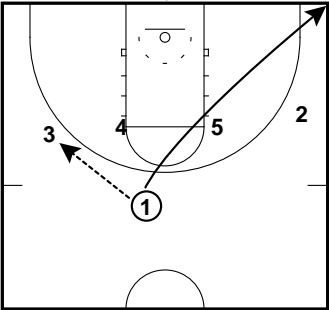

Bounce
Flow Specials

Bounce
Flow Specials

Designed loop by 3 on 1's penetration. 5 only half-rolls (knows he's sprinting up into a spread pick & roll for 3).

Spread pick & roll for 3.

Flow Specials

Celtics Cross
Flow Specials

Celtics Cross
Flow Specials

Celtics Cross
Flow Specials

Chest
Flow Specials

Chest
Flow Specials

1 goes opposite of whichever side of the floppy the shooter comes out on.

Cross Screen / Down Screen
Flow Specials