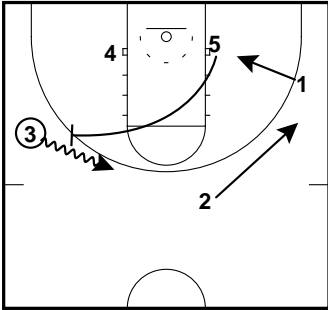

Elevator
Flow Specials