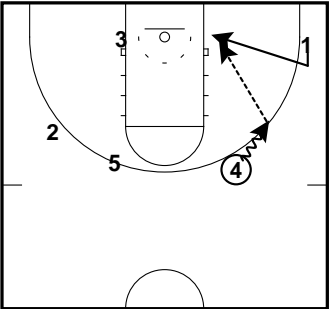

Flow Specials - Contents (cont.)

1.17	Misdirection Rip	8
1.18	Misdirection Step-Up	8
1.19	New Zealand Rip	9
1.20	Reject	9
1.21	Roll/Replace Under	9
1.22	Shallow BS	10
1.23	Shallow Flare	10
1.24	UCLA	10
1.25	UCLA NKU	11
1.26	V	11
1.27	Weak Pin	11
1.28	Whip Post	12

Flow Specials

2 Get
Flow Specials

2 Get
Flow Specials

2 Get
Flow Specials

Backdoor
Flow Specials

Backdoor
Flow Specials

Backdoor
Flow Specials

Bounce
Flow Specials

Bounce
Flow Specials

Bounce
Flow Specials

Designed loop by 3 on 1's penetration. 5 only half-rolls (knows he's sprinting up into a spread pick & roll for 3).

Spread pick & roll for 3.

Flow Specials

Celtics Cross
Flow Specials