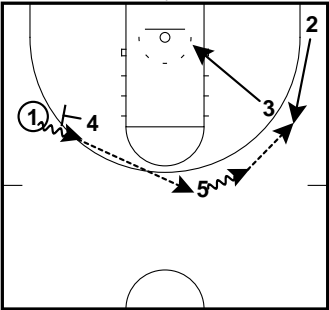

Floppy
Flow Specials