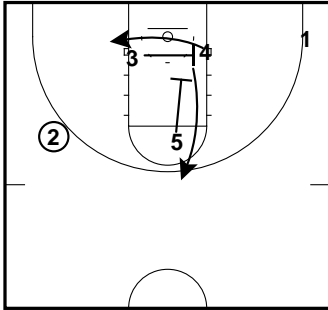

Bounce
Flow Specials

Bounce
Flow Specials

Designed loop by 3 on 1's penetration. 5 only half-rolls (knows he's sprinting up into a spread pick & roll for 3).

Spread pick & roll for 3.

Flow Specials

Celtics Cross
Flow Specials

Celtics Cross
Flow Specials

Celtics Cross
Flow Specials

Chest
Flow Specials

Chest
Flow Specials

1 goes opposite of whichever side of the floppy the shooter comes out on.

Cross Screen / Down Screen
Flow Specials