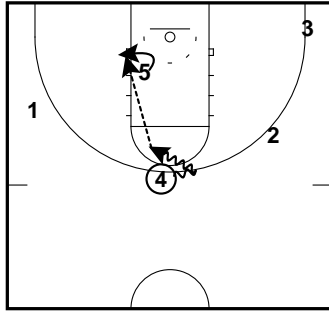

Gonzaga Comeback
Flow Specials