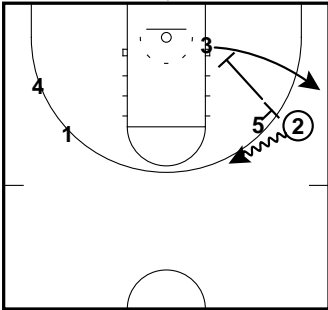

Floppy
Flow Specials