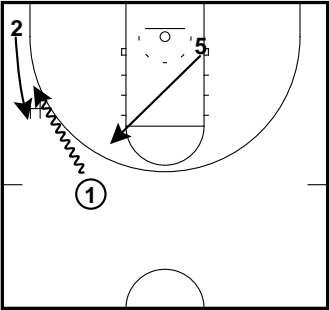

Flow Specials

2 Get
Flow Specials