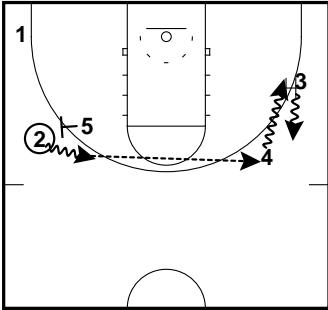

2 Get
Flow Specials