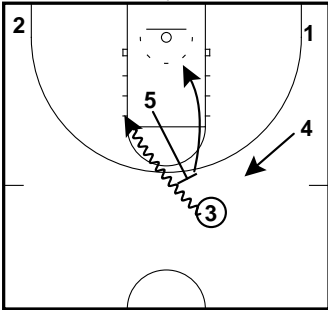

Flow Specials - Contents (cont.)

1.17	Misdirection Rip	8
1.18	Misdirection Step-Up	8
1.19	New Zealand Rip	9
1.20	Reject	9
1.21	Roll/Replace Under	9
1.22	Shallow BS	10
1.23	Shallow Flare	10
1.24	UCLA	10
1.25	UCLA NKU	11
1.26	V	11
1.27	Weak Pin	11
1.28	Whip Post	12

Flow Specials

2 Get
Flow Specials

2 Get
Flow Specials

2 Get
Flow Specials

Backdoor
Flow Specials

Backdoor
Flow Specials

Backdoor
Flow Specials

Bounce
Flow Specials

Bounce
Flow Specials

Bounce
Flow Specials

Designed loop by 3 on 1's penetration. 5 only half-rolls (knows he's sprinting up into a spread pick & roll for 3).

Spread pick & roll for 3.

Flow Specials

Celtics Cross
Flow Specials

Celtics Cross
Flow Specials

Celtics Cross
Flow Specials

Chest
Flow Specials

Chest
Flow Specials

1 goes opposite of whichever side of the floppy the shooter comes out on.

Cross Screen / Down Screen
Flow Specials