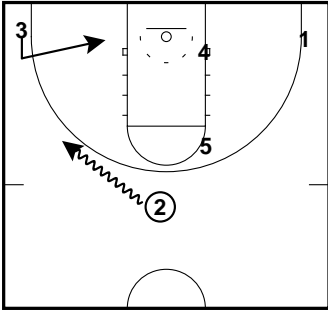

Bounce
Flow Specials

Bounce
Flow Specials

Designed loop by 3 on 1's penetration. 5 only half-rolls (knows he's sprinting up into a spread pick & roll for 3).

Spread pick & roll for 3.

Flow Specials

Celtics Cross
Flow Specials

Celtics Cross
Flow Specials

Celtics Cross
Flow Specials

Chest
Flow Specials

Chest
Flow Specials

1 goes opposite of whichever side of the floppy the shooter comes out on.

Cross Screen / Down Screen
Flow Specials