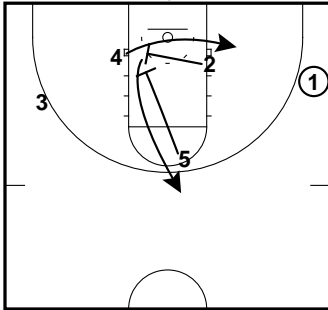

Cross Screen / Down Screen
Flow Specials