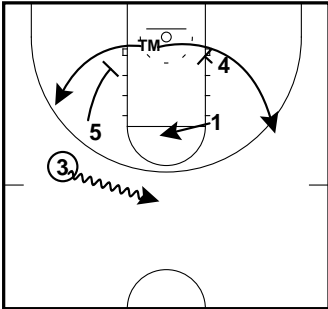

Bounce
Flow Specials

Bounce
Flow Specials

Designed loop by 3 on 1's penetration. 5 only half-rolls (knows he's sprinting up into a spread pick & roll for 3).

Spread pick & roll for 3.

Flow Specials

Celtics Cross
Flow Specials

Celtics Cross
Flow Specials

Celtics Cross
Flow Specials

Chest
Flow Specials

Chest
Flow Specials

1 goes opposite of whichever side of the floppy the shooter comes out on.

Cross Screen / Down Screen
Flow Specials