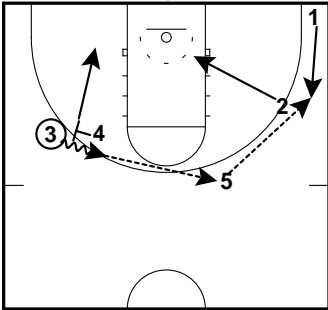

Cross Screen / Down Screen
Flow Specials